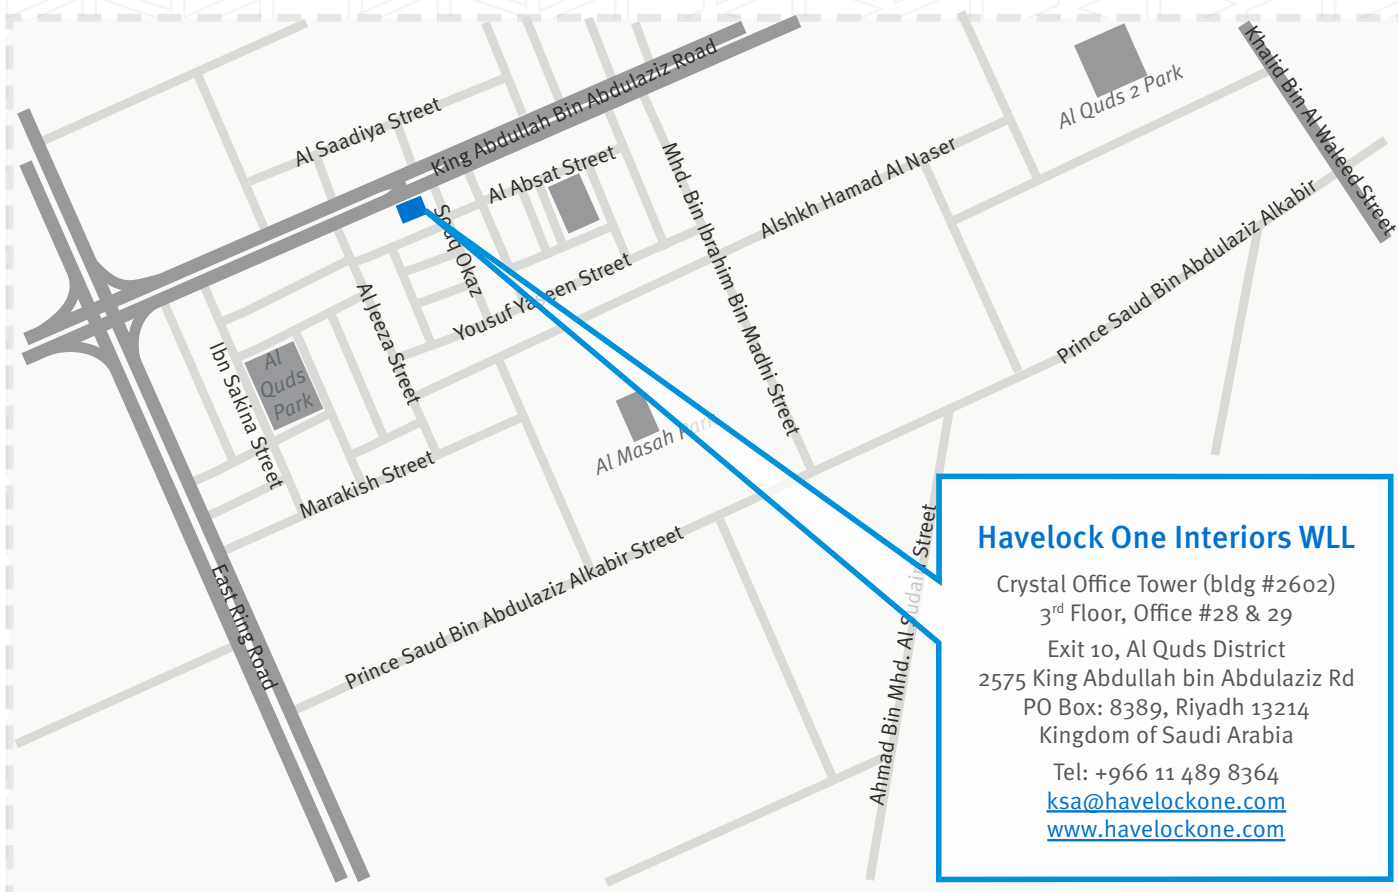

HAVELOCK ONE

Location Map – Riyadh Office

Havelock One Interiors WLL

Crystal Office Tower (bldg #2602)
3rd Floor, Office #28 & 29
Exit 10, Al Quds District
2575 King Abdullah bin Abdulaziz Rd
PO Box: 8389, Riyadh 13214
Kingdom of Saudi Arabia
Tel: +966 11 489 8364
ksa@havelockone.com
www.havelockone.com