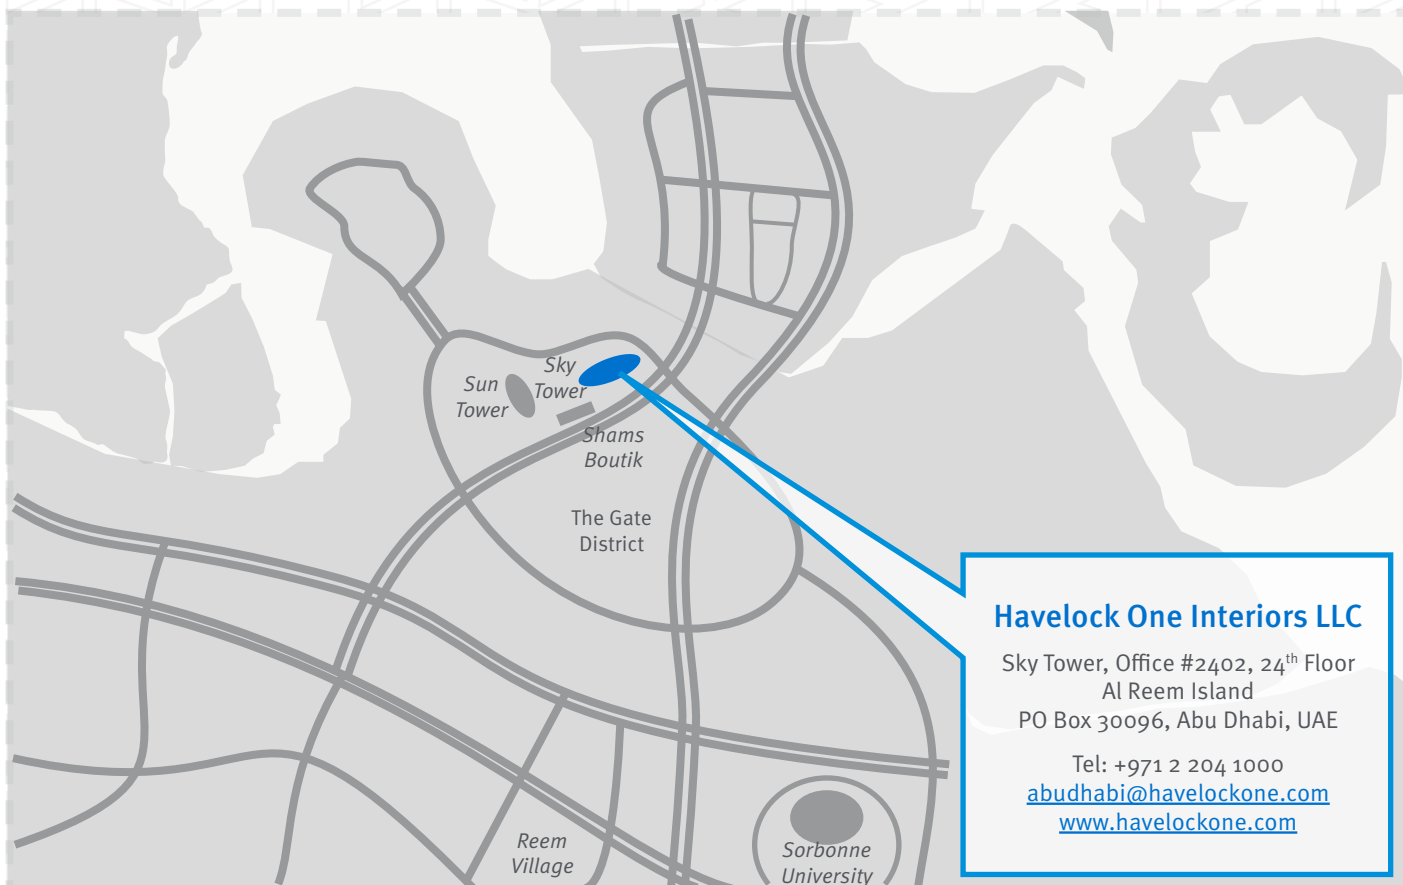

HAVELOCK ONE

Location Map – Abu Dhabi Office

Havelock One Interiors LLC

Sky Tower, Office #2402, 24th Floor
Al Reem Island
PO Box 30096, Abu Dhabi, UAE

Tel: +971 2 204 1000

abudhabi@havelockone.com

www.havelockone.com